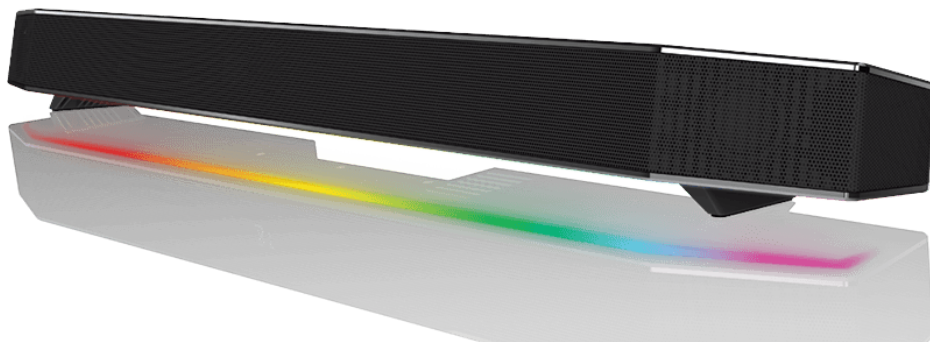

[Pro Katana Distance Driver For Mac](#)

[Pro Katana Distance Driver For Mac](#)

Pro discs are more durable than DX Empire at war for mac They provide more grip than Champion.. Likewise, each weight range may not be available in all colors Therefore we ask you to list and prioritize your color preferences and to give us guidance if the color or weight range you want happens to not be available.

1. [katana distance driver](#)

Innova Pro Katana \$ 14 99 \$ 11 95 The most understable wide-rim driver we've ever tested, the Katana is perfect for long turnover shots, Hyzer-Flips, S-Shots, and distance rollers.

[Read book Love amp: respect : the love she most desires, the respect he desperately needs by Emerson Eggerichs IBOOKS, TXT, DJV, DOCX](#)

Speed 13, Glide 5, Turn -3, Fade 3 Diameter: 21 2 cm Rim Width: 2 5 cm Date of Approval: 10/18/09 About Pro plastic in general - it starts out being slightly less overstable.. It takes a while to turn over and glides really well Recently, this 52 year old 3'd a 780' hole from 45' behind the pin with 2 Pro Katana drives.. Katana 50 DriverThe Innova Pro Driver Katana is a stable distance driver It was built with the finesse thrower in mind.. I throw it hard, with a slight anhyzer angle, and low When it hits the ground it skips really far which I like.. They range from firm to extremely soft and flexible About Color and Weight Availability - This model may not be available in all colors.. I also use it for most of my drives into a headwind ' - Hannah Leatherman 'I love the Blizzard Champion Katana for side arm flick shots.. It goes long and super straight ' - Sandy Gast 'Possibly my favorite out-of-the-box high-speed driver. 0041d406d9 [Breville Ice Cream Maker Instruction Manual](#)