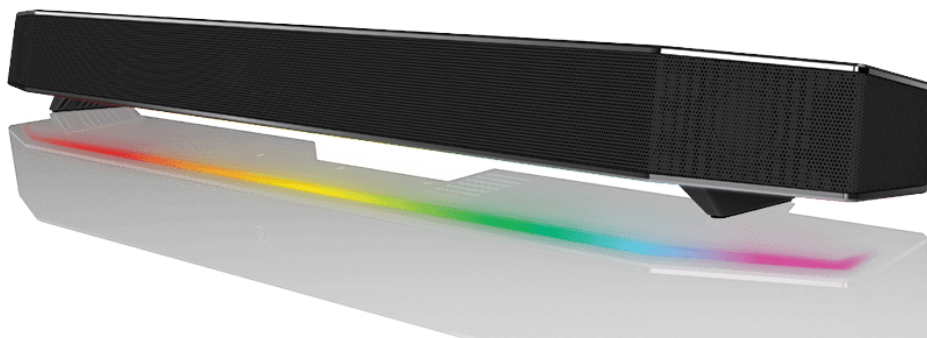

Pro discs are more durable than DX Empire at war for mac They provide more grip than Champion.. Likewise, each weight range may not be available in all colors Therefore we ask you to list and prioritize your color preferences and to give us guidance if the color or weight range you want happens to not be available.

1. [katana distance driver](#)

Innova Pro Katana $ 14 99 $ 11 95 The most understable wide-rim driver we've ever tested, the Katana is perfect for long turnover shots, Hyzer-Flips, S-Shots, and distance rollers.

katana distance driver

katana distance driver [Download Govideos free](#)

They provide more glide than DX, Champion and Star They retain flight characteristics longer than DX.. It's a recommended downwind driver If you hit the angle right, watch it bolt out of sight.. Enolsoft PDF Converter with OCR for Mac can help you easily convert native and scanned PDF to Word, Excel, PPT, Keynote, Pages, HTML, EPUB, Text, Rtf, Images and etc. [Best Download App For Mac](#)

[Intel Intelligent Power Sharing Driver For Mac](#)